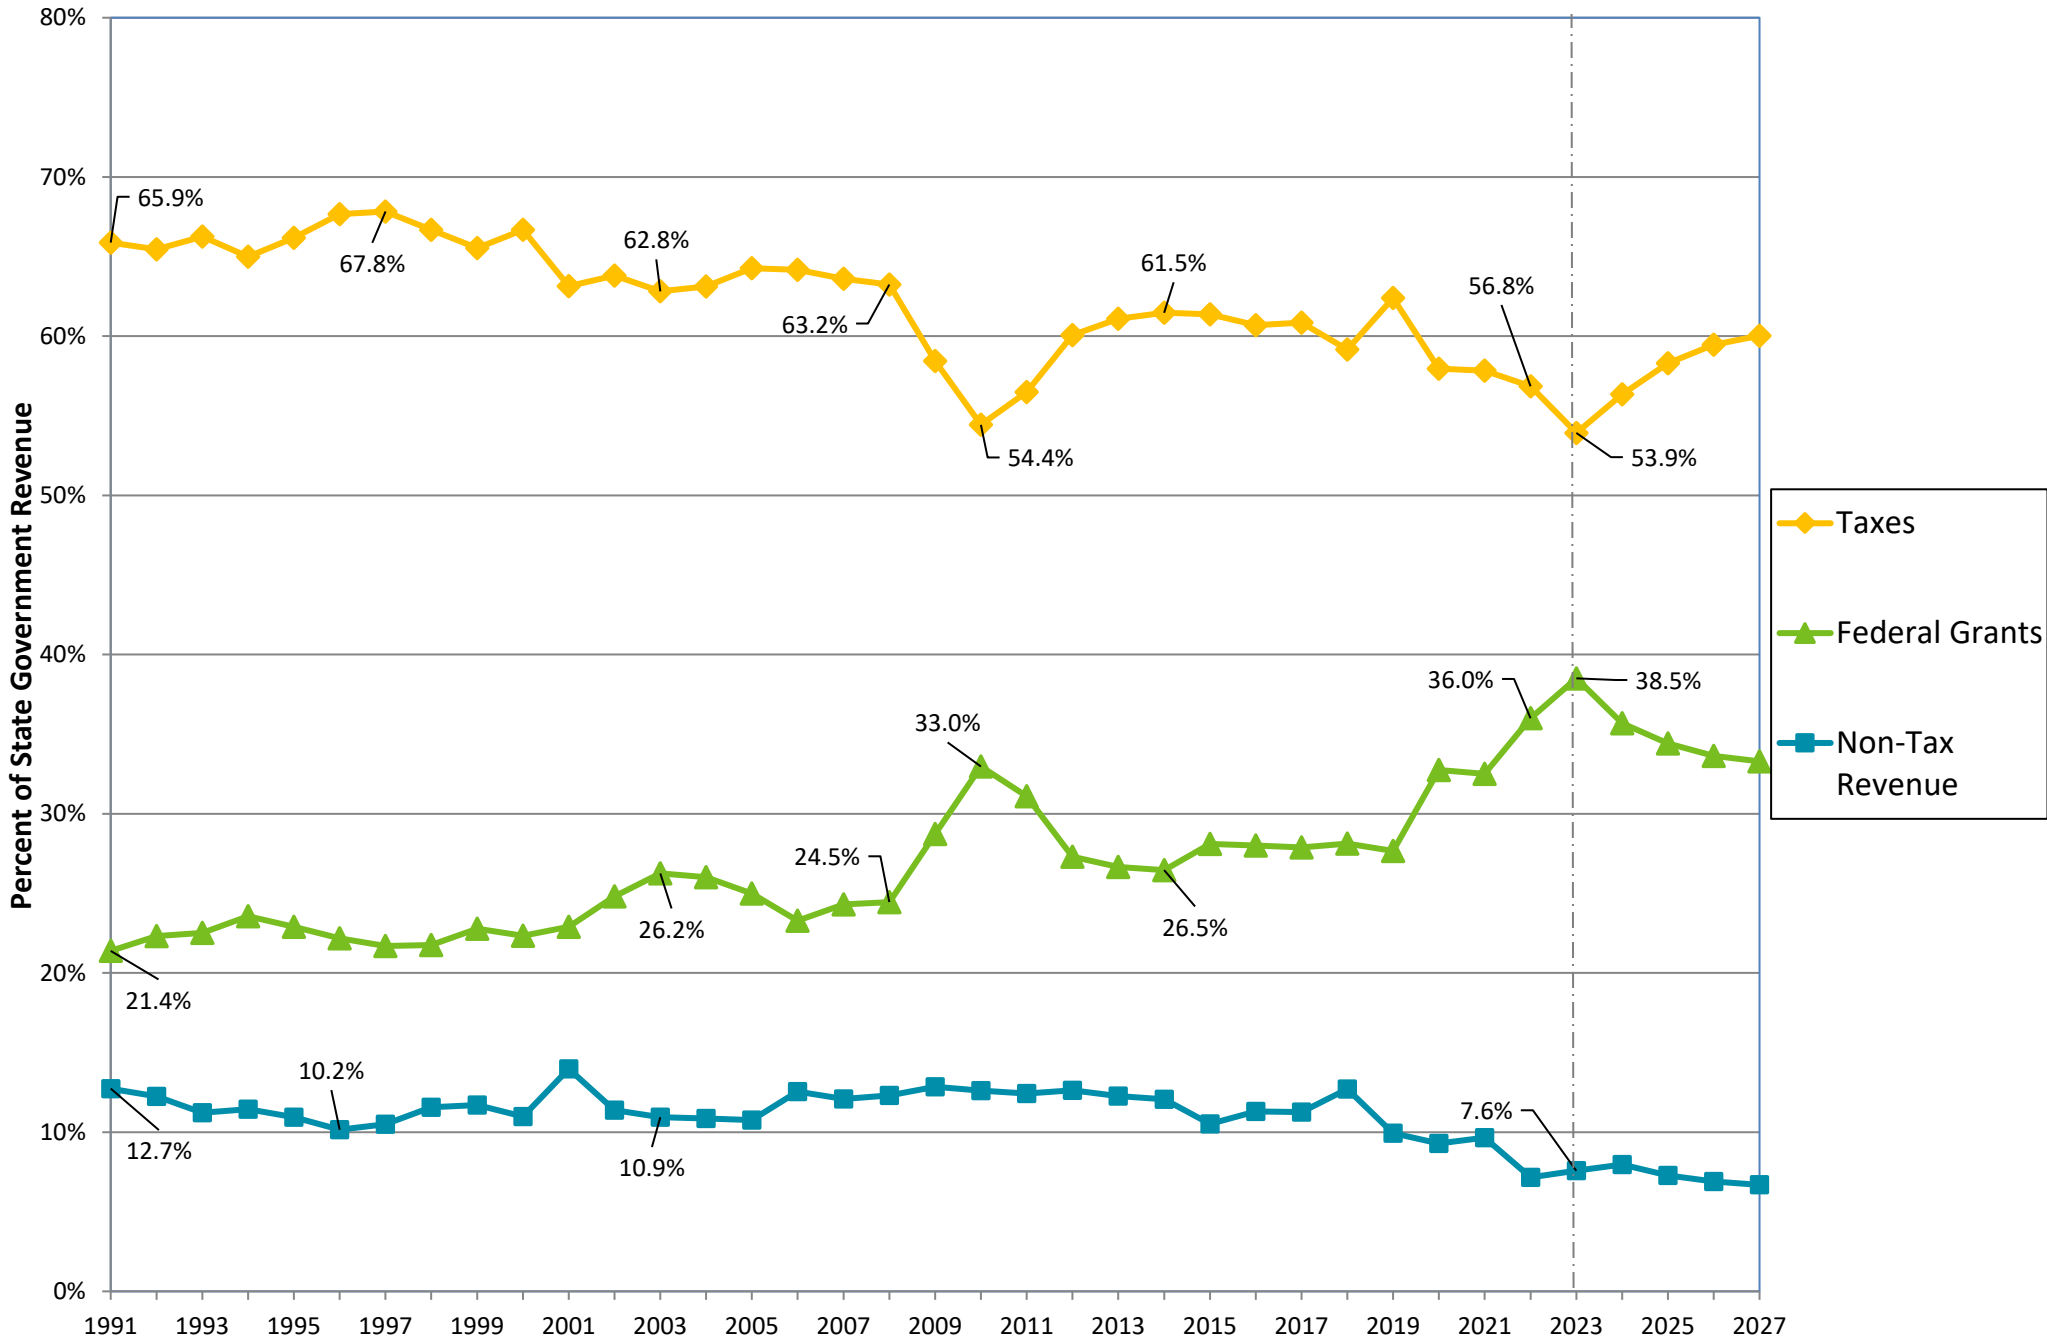

Chart 3-A. Sources of State Government Revenue

Minnesota (1991-2027)

Feb 2023
Forecast

Note: State revenue is reported by fiscal year. Local and school revenue is reported by calendar year.