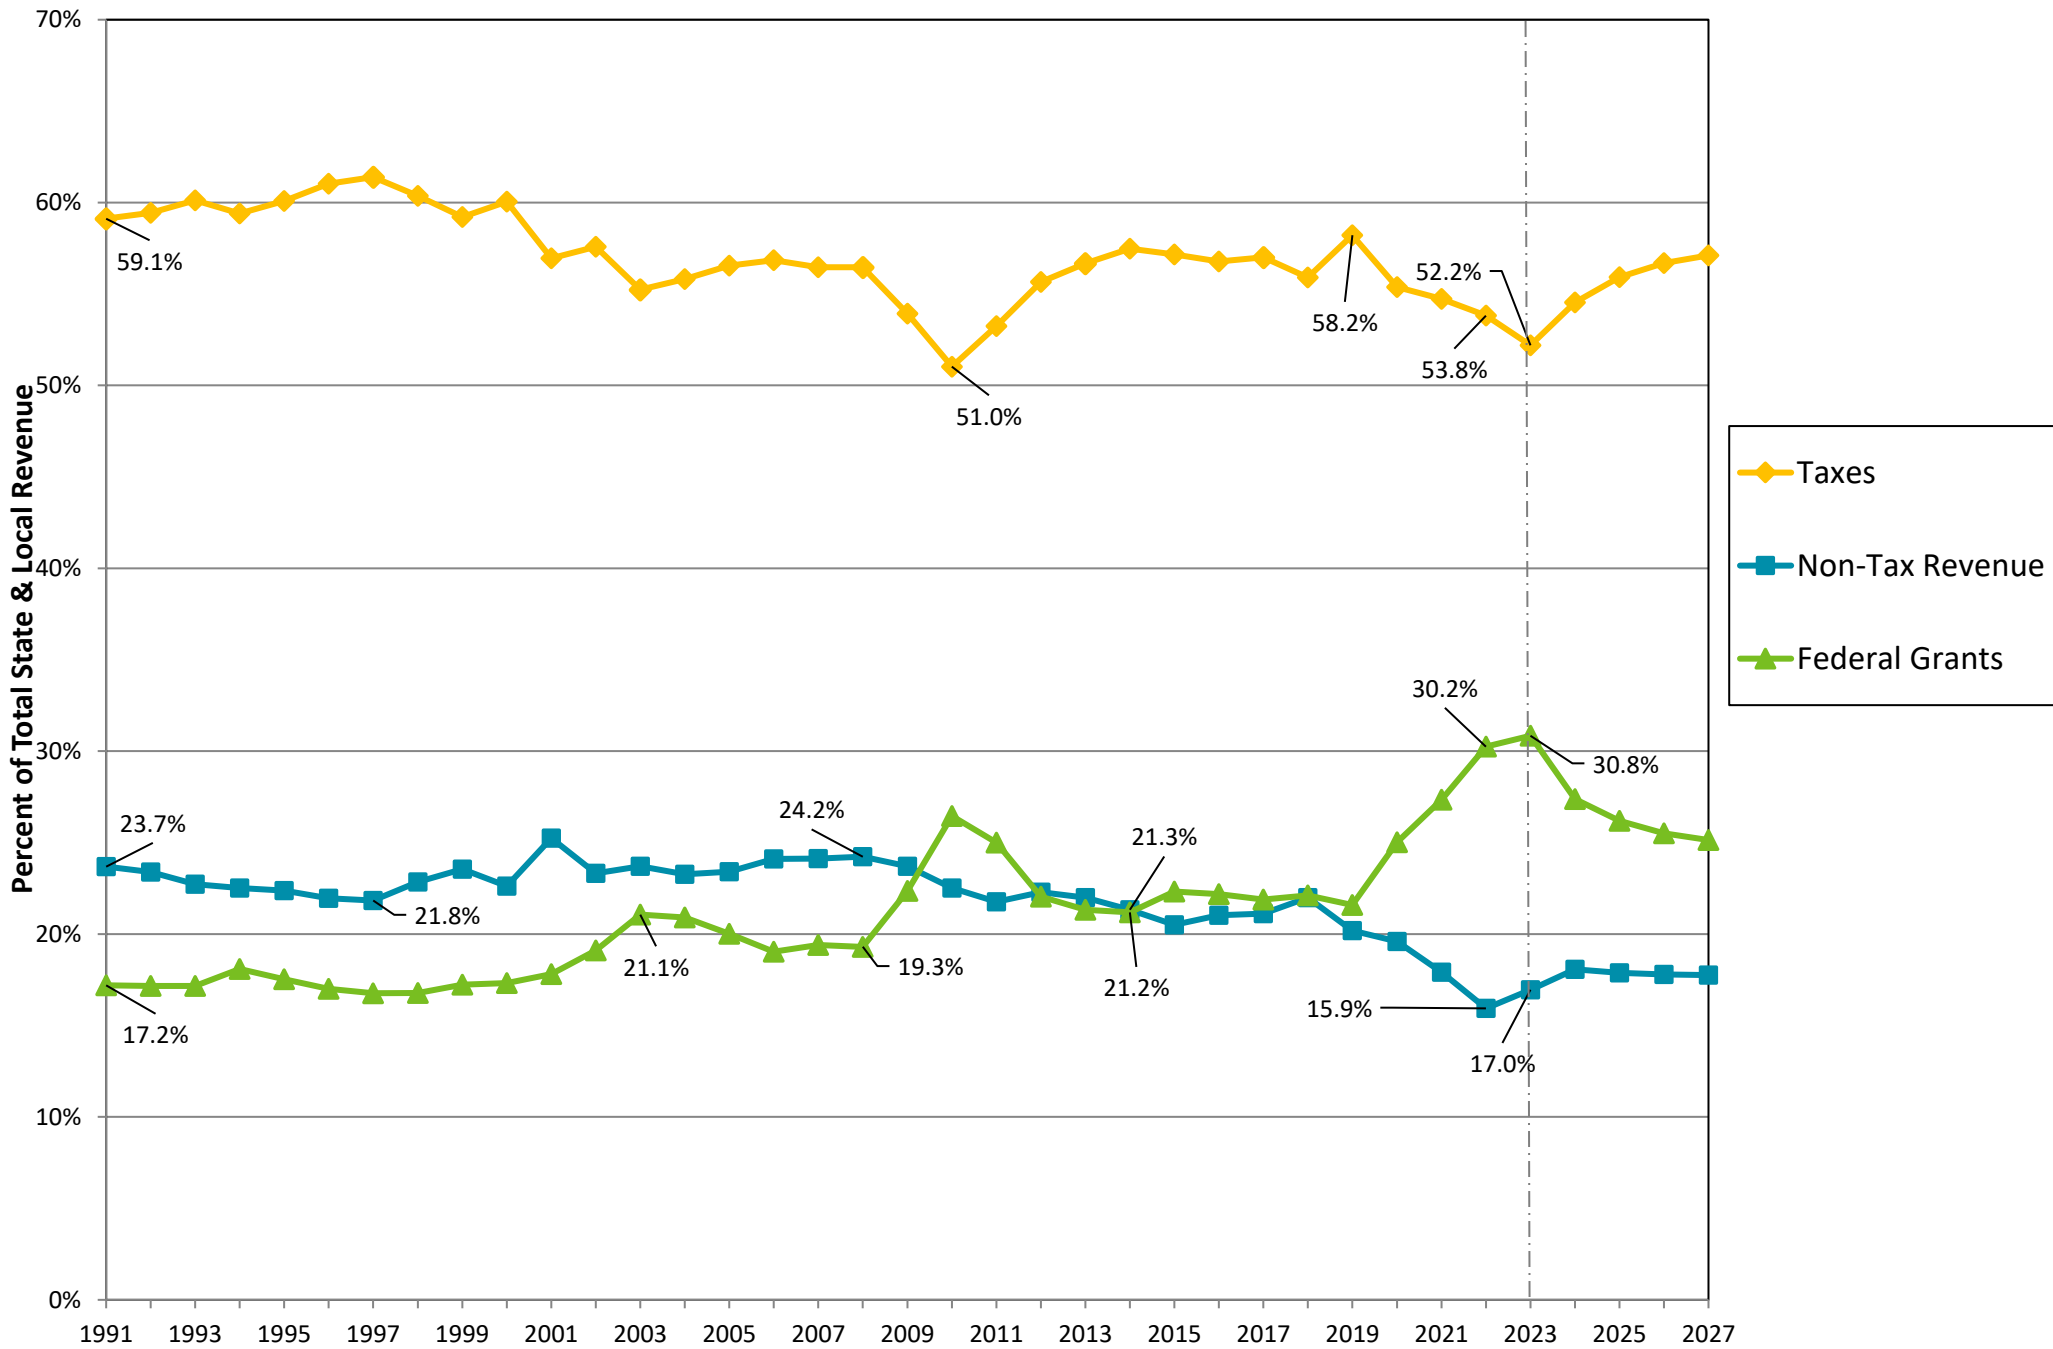

# Chart 3-D. Sources of Total State & Local Revenue

## Minnesota (1991-2027)

Feb 2023  
Forecast

Note: State revenue is reported by fiscal year. Local and school revenue is reported by calendar year.