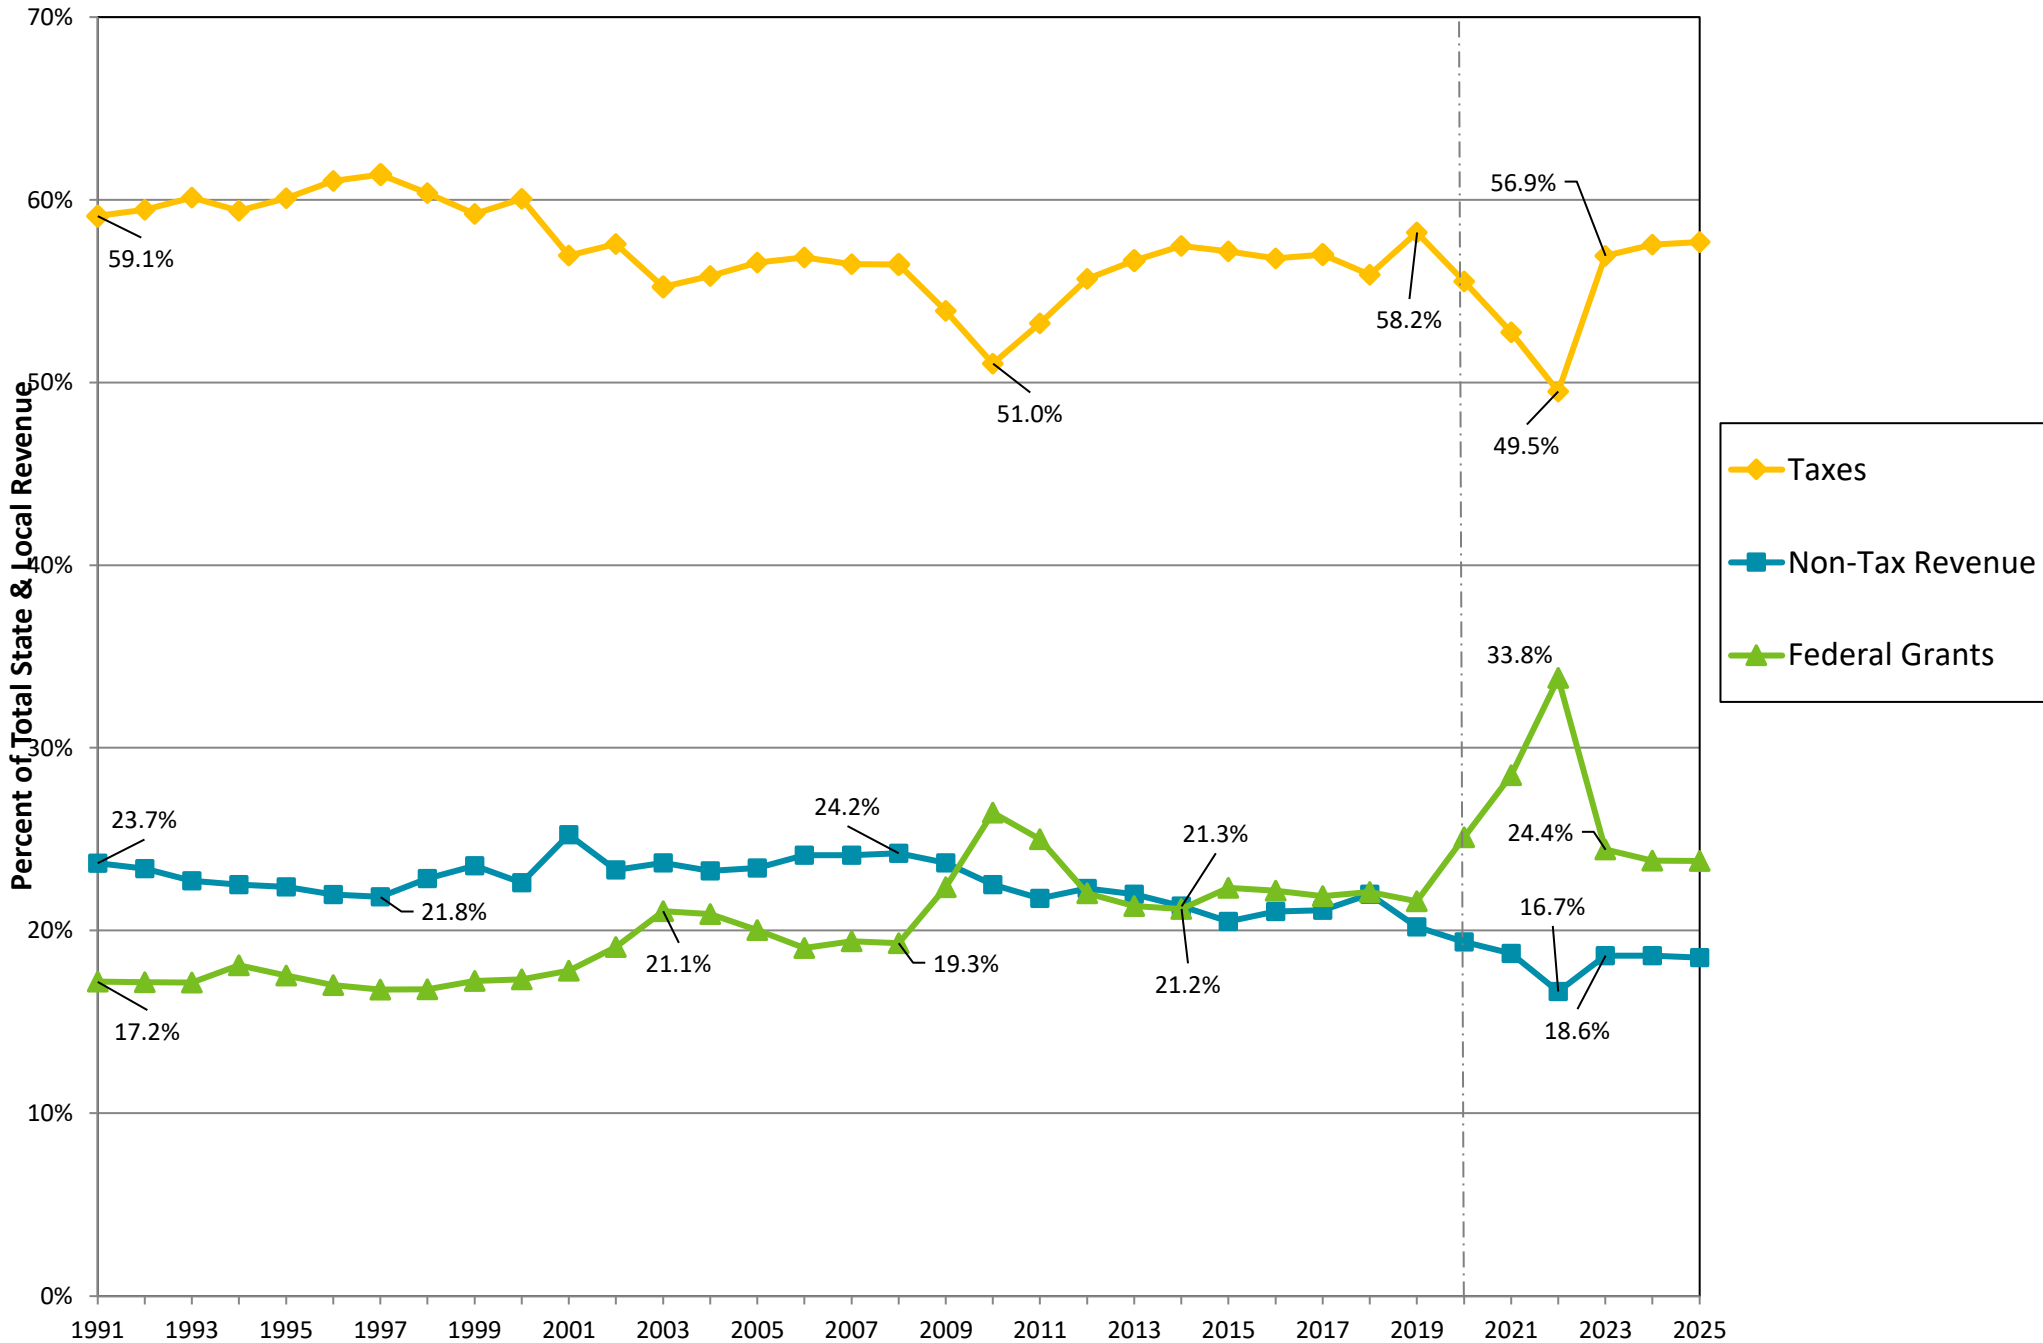

Chart 3-D. Sources of Total State & Local Revenue

Minnesota (1991-2025)

EOS 2021
Forecast

Note: State revenue is reported by fiscal year. Local and school revenue is reported by calendar year.