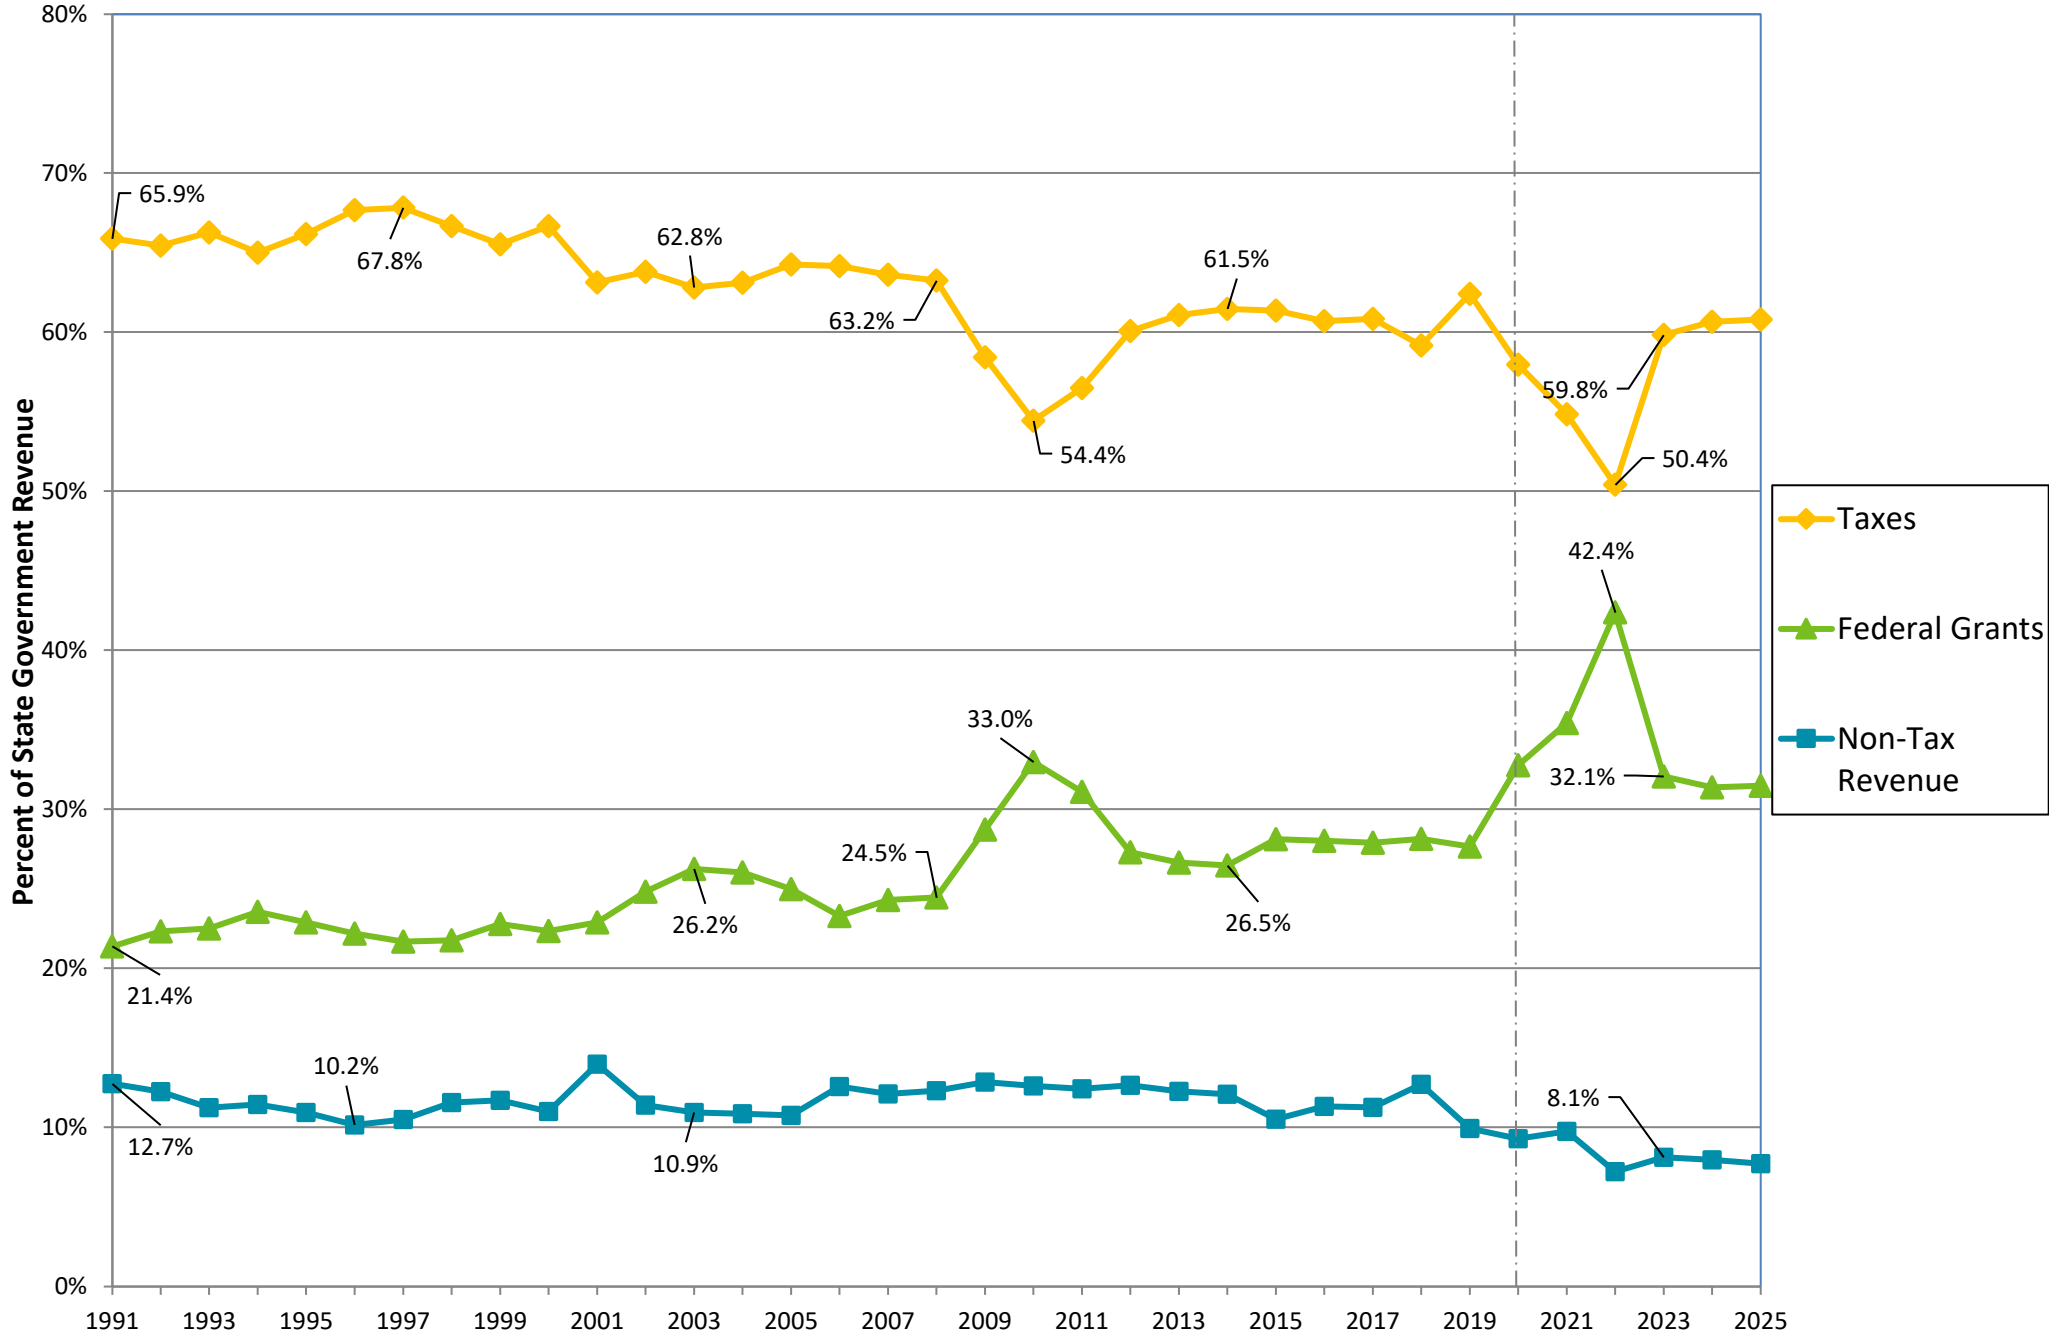

Chart 3-A. Sources of State Government Revenue

Minnesota (1991-2025)

EOS 2021
Forecast

Note: State revenue is reported by fiscal year. Local and school revenue is reported by calendar year.