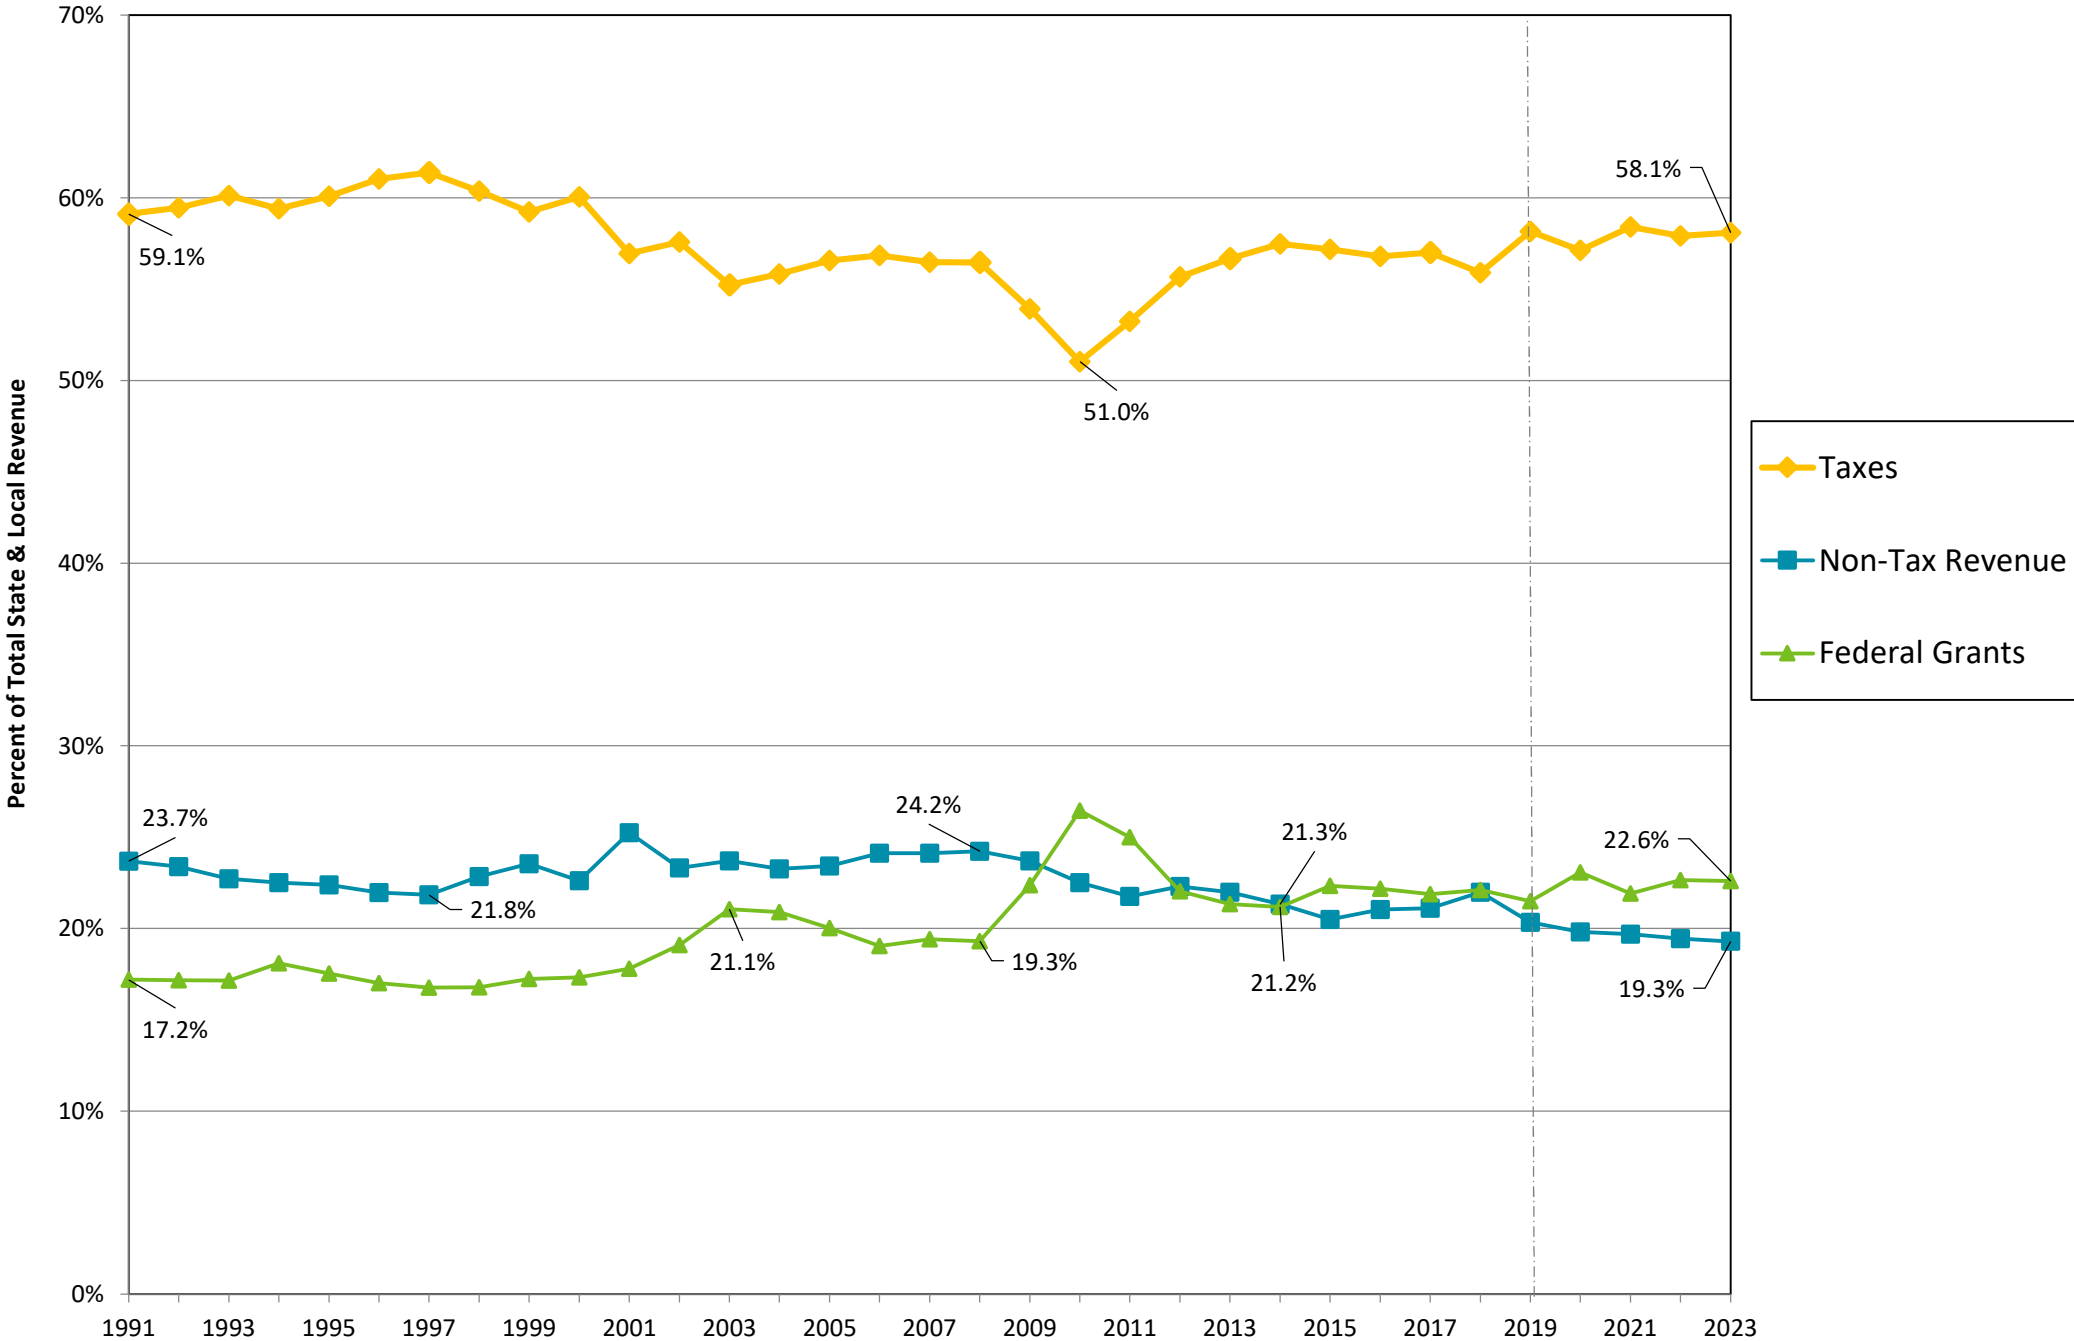

Chart 3-D. Sources of Total State & Local Revenue

Minnesota (1991-2023)

FEB 2020
Forecast

Note: State revenue is reported by fiscal year. Local and school revenue is reported by calendar year.