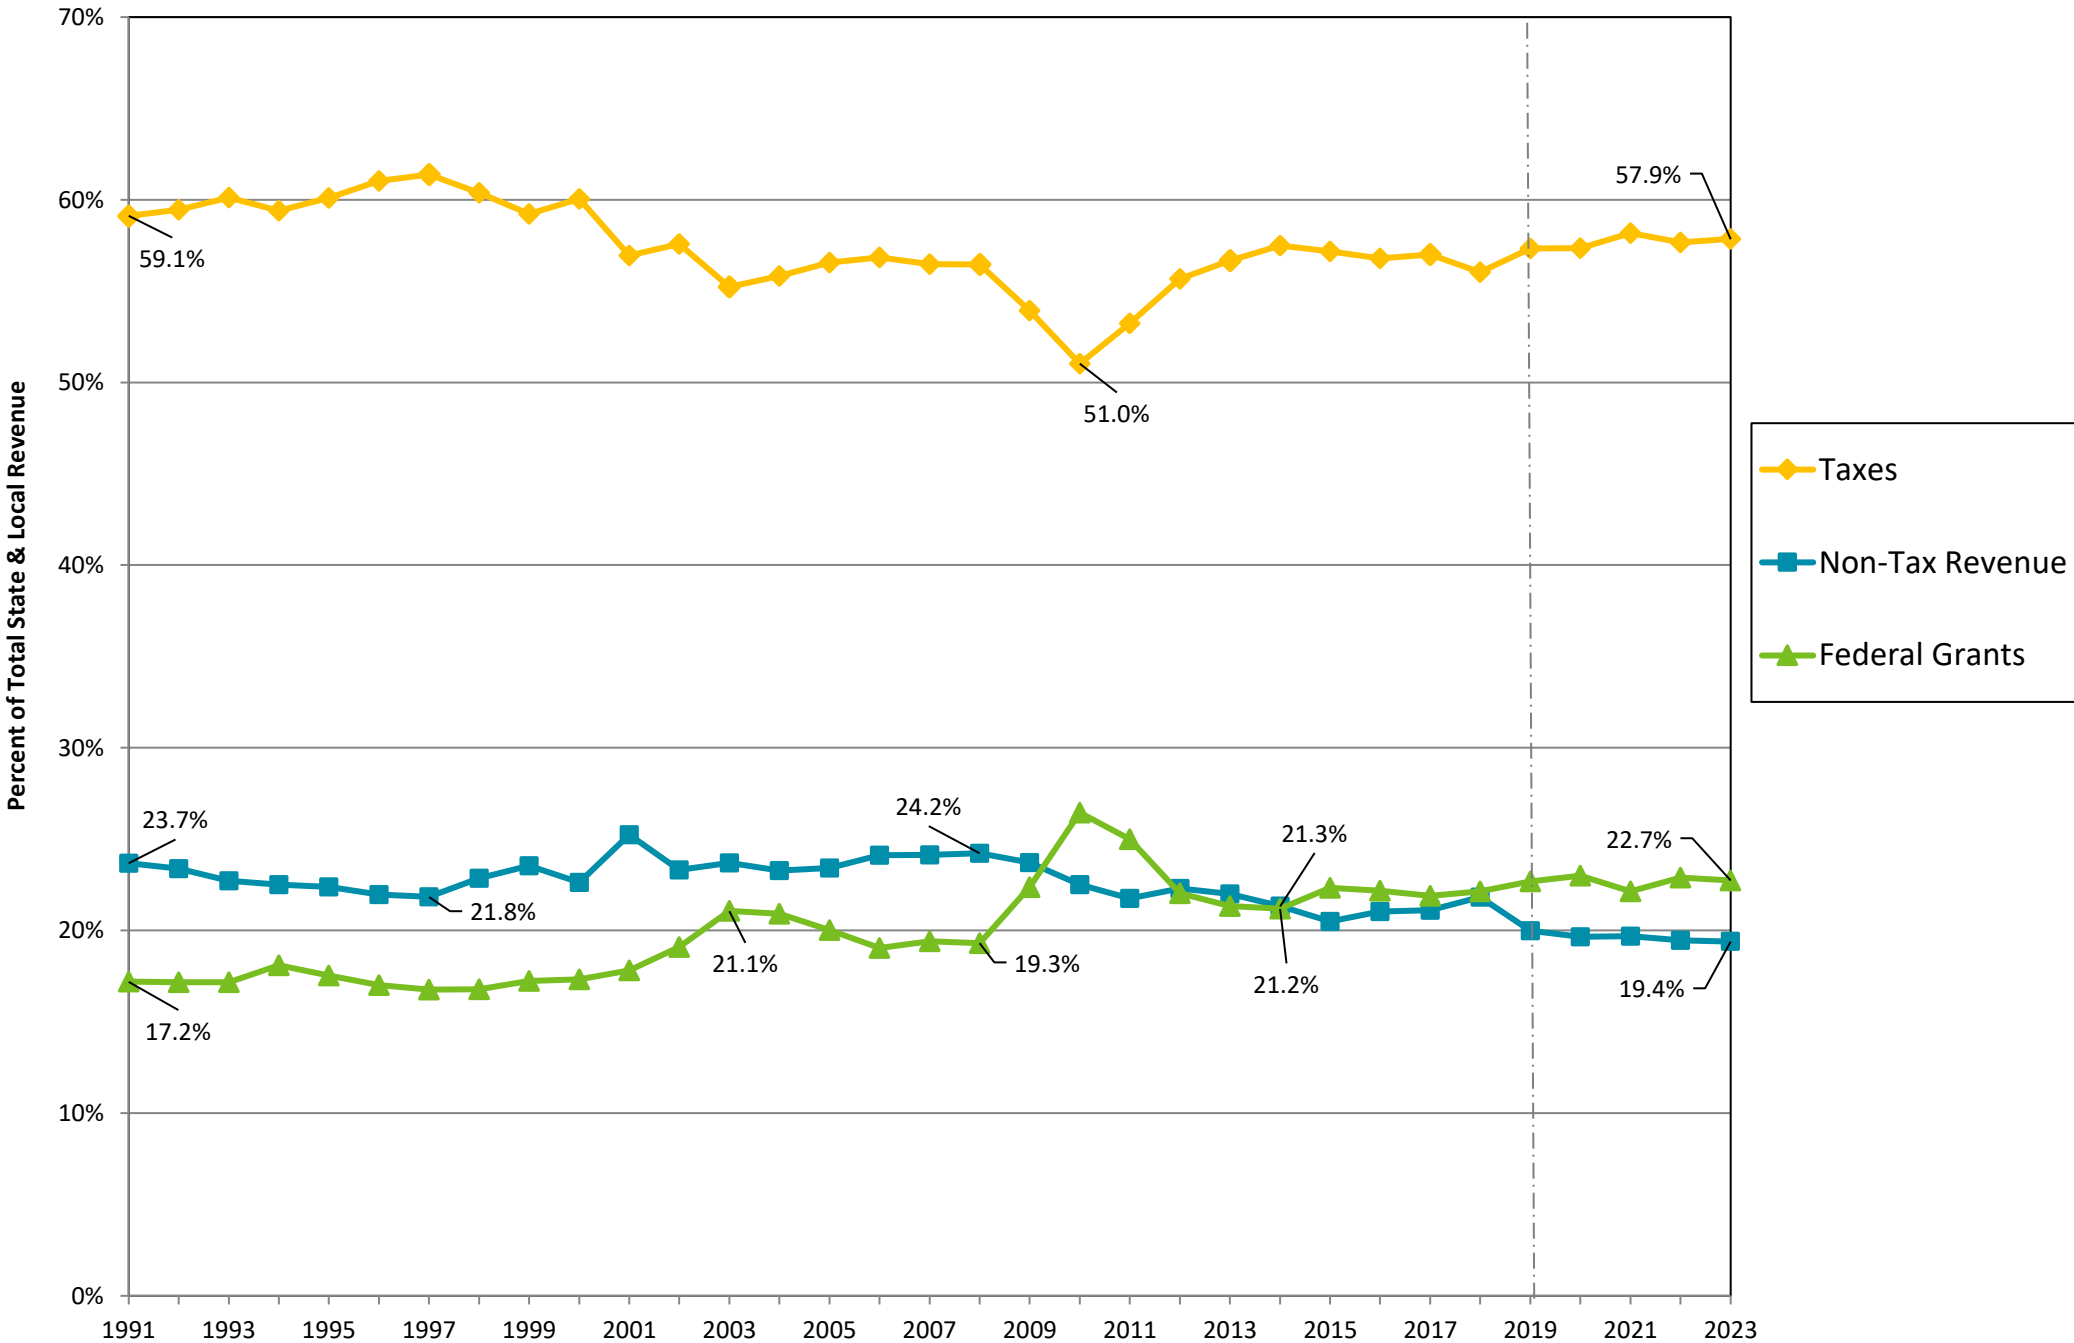

# Chart 3-D. Sources of Total State & Local Revenue

Minnesota (1991-2023)

EOS 2019  
Forecast

Note: State revenue is reported by fiscal year. Local and school revenue is reported by calendar year.