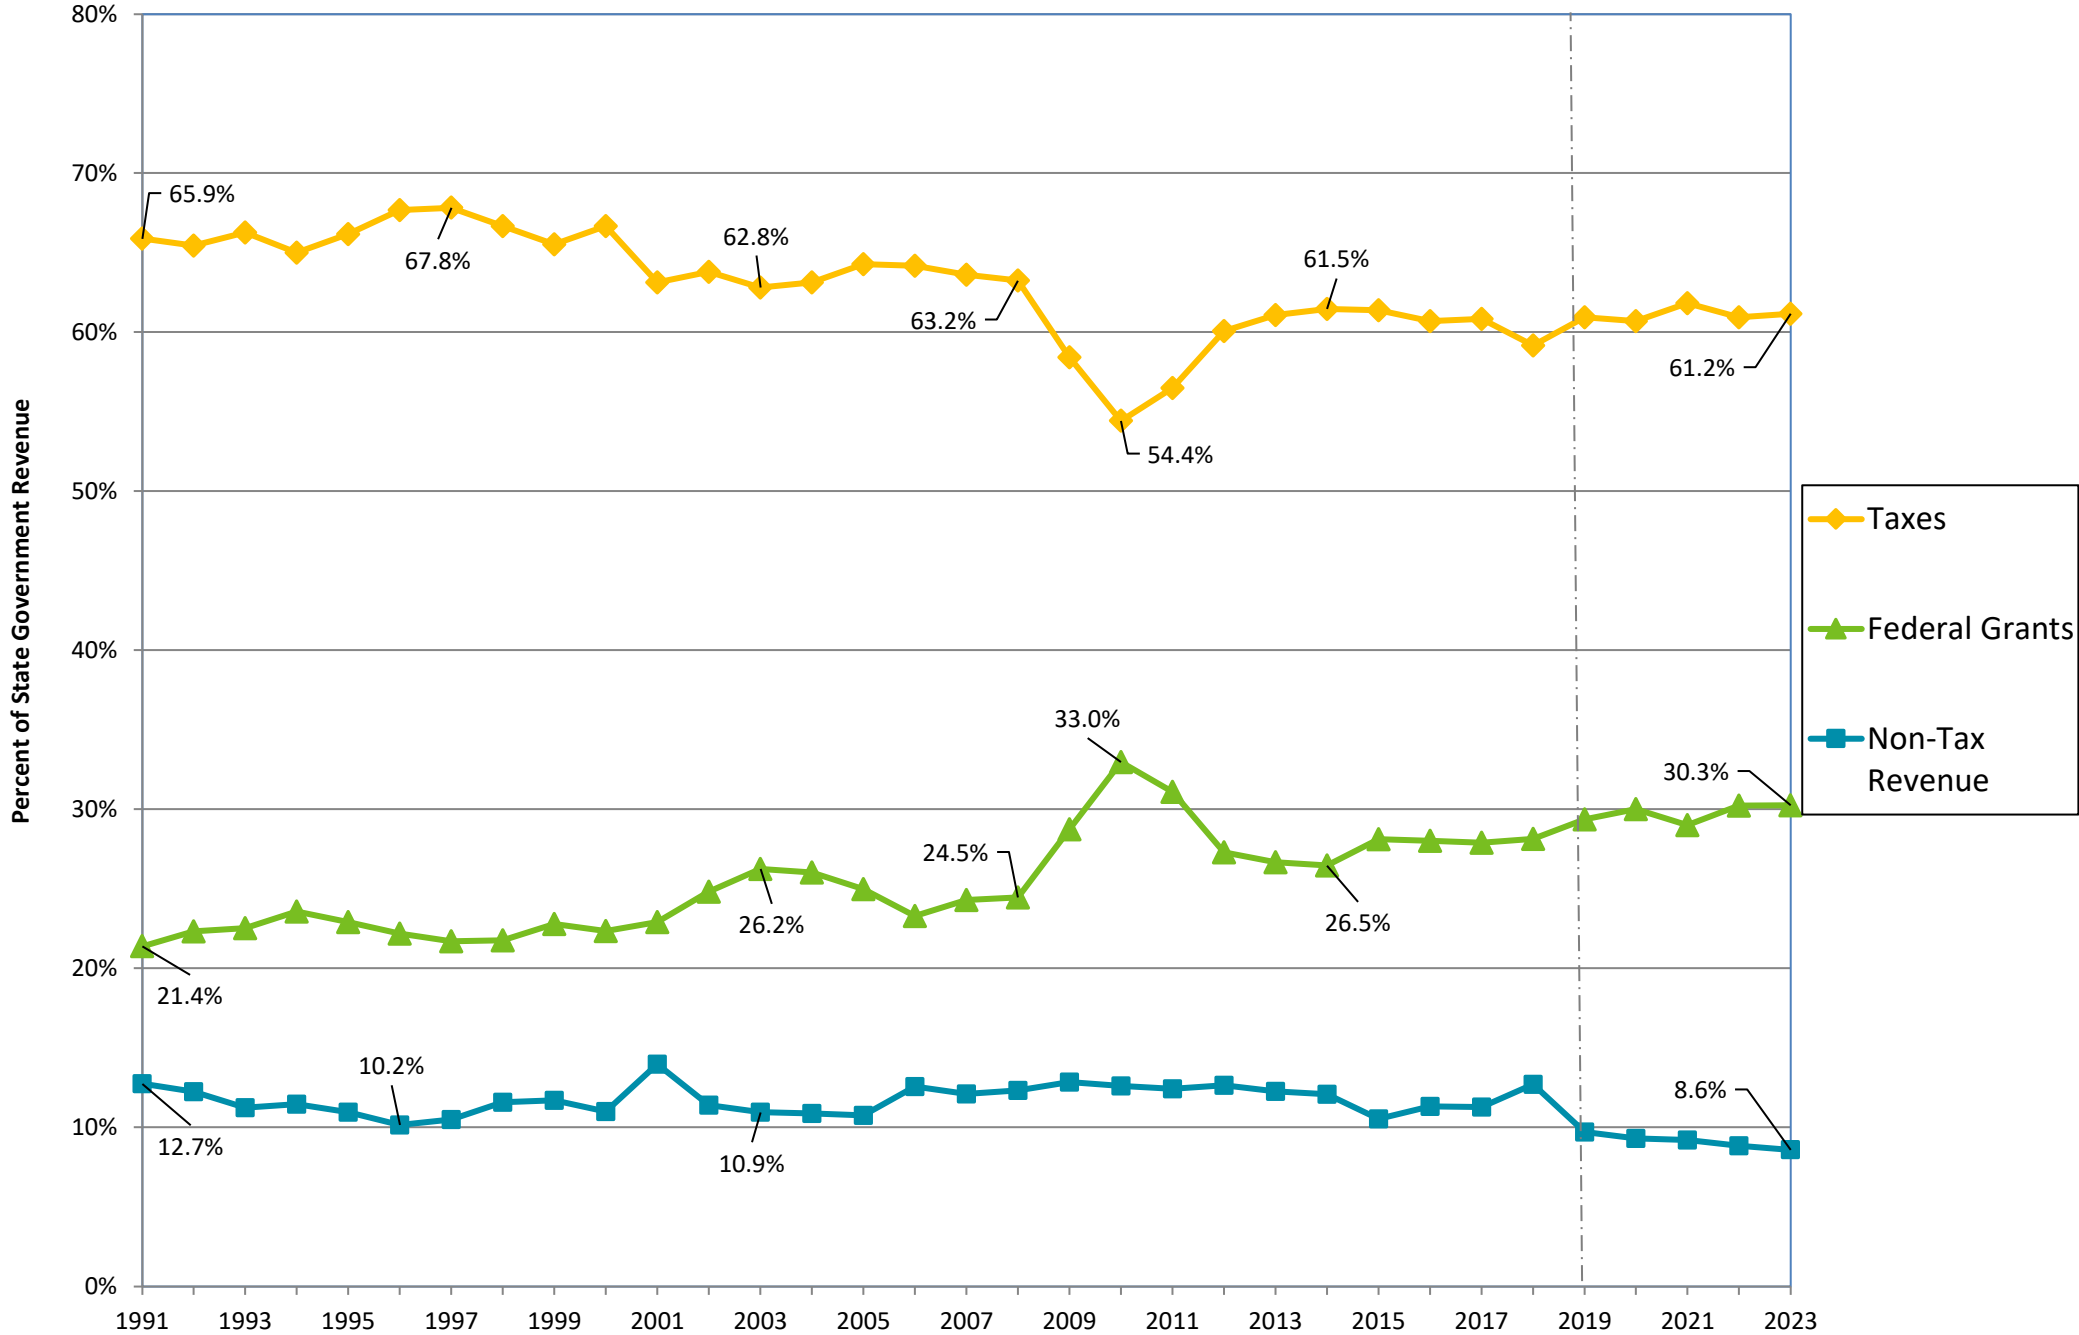

Chart 3-A. Sources of State Government Revenue

Minnesota (1991-2023)

EOS 2019
Forecast

Note: State revenue is reported by fiscal year. Local and school revenue is reported by calendar year.