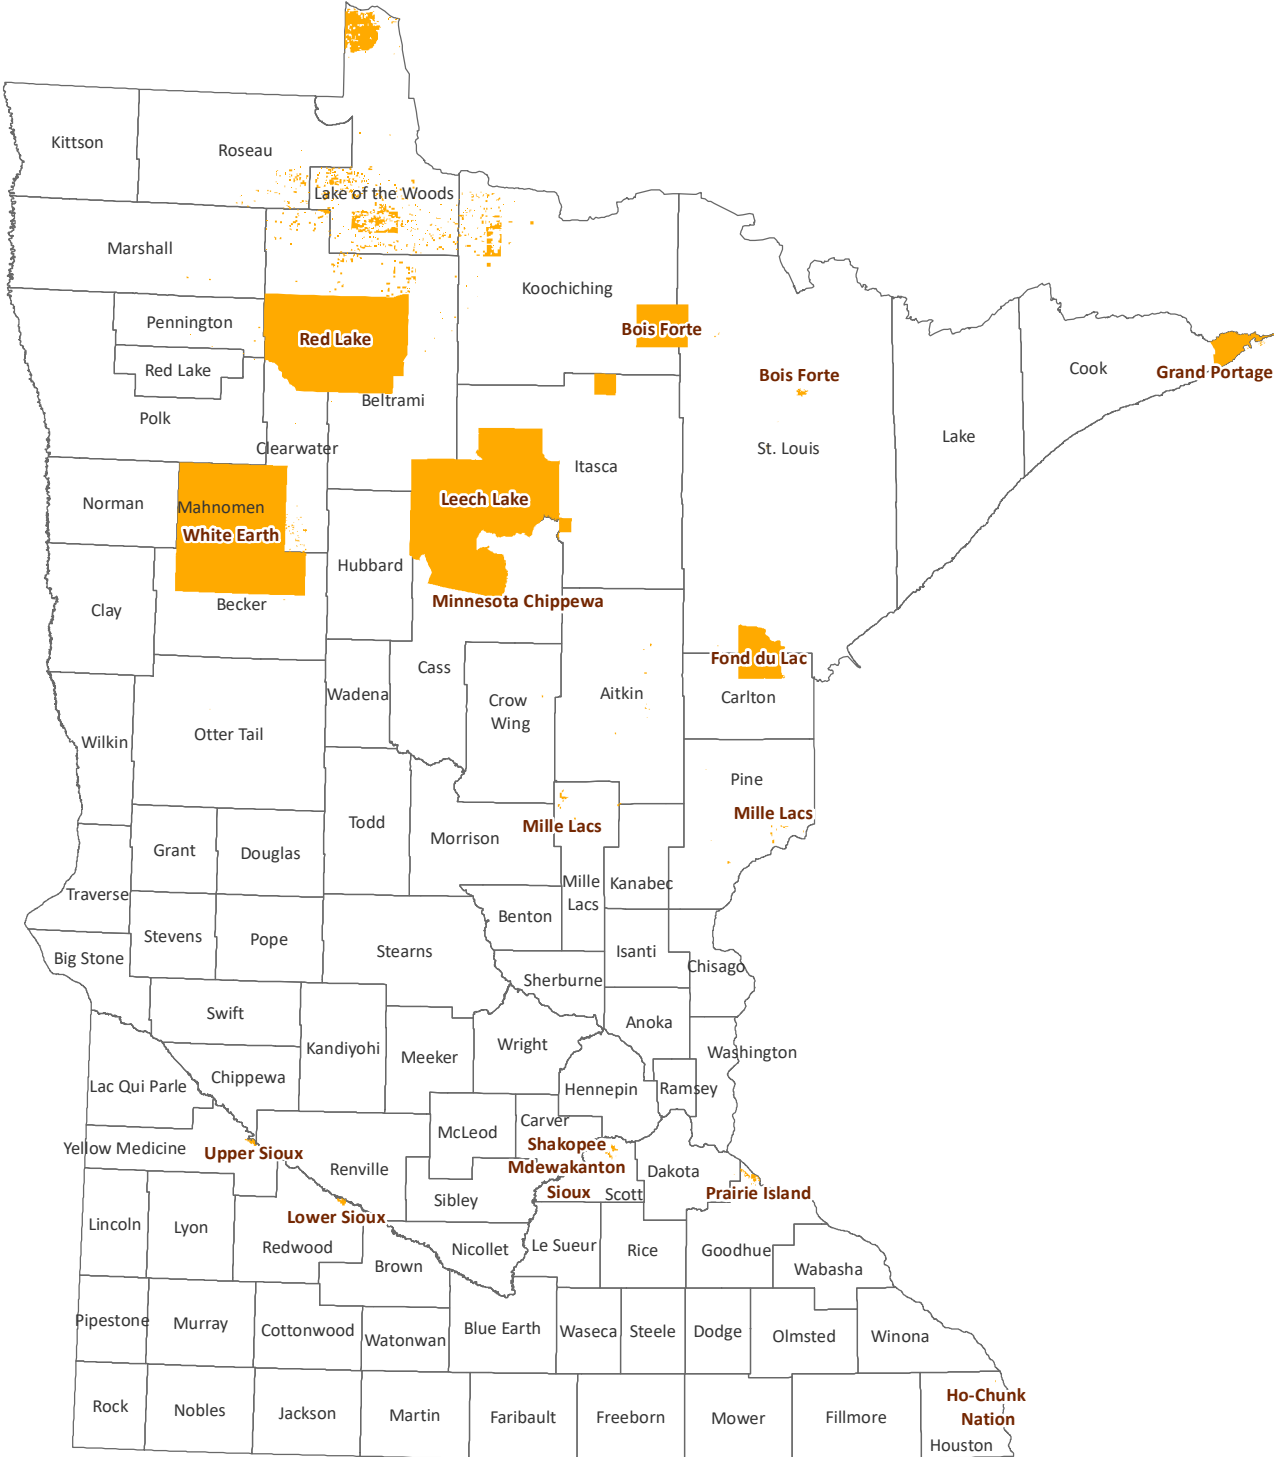

Minnesota County and Tribal Boundaries

Boundaries of the federally recognized tribes in Minnesota

Data Source: Minnesota Department of Transportation
Map Source: Minnesota Department of Revenue, Tax Research, 5/4/2021